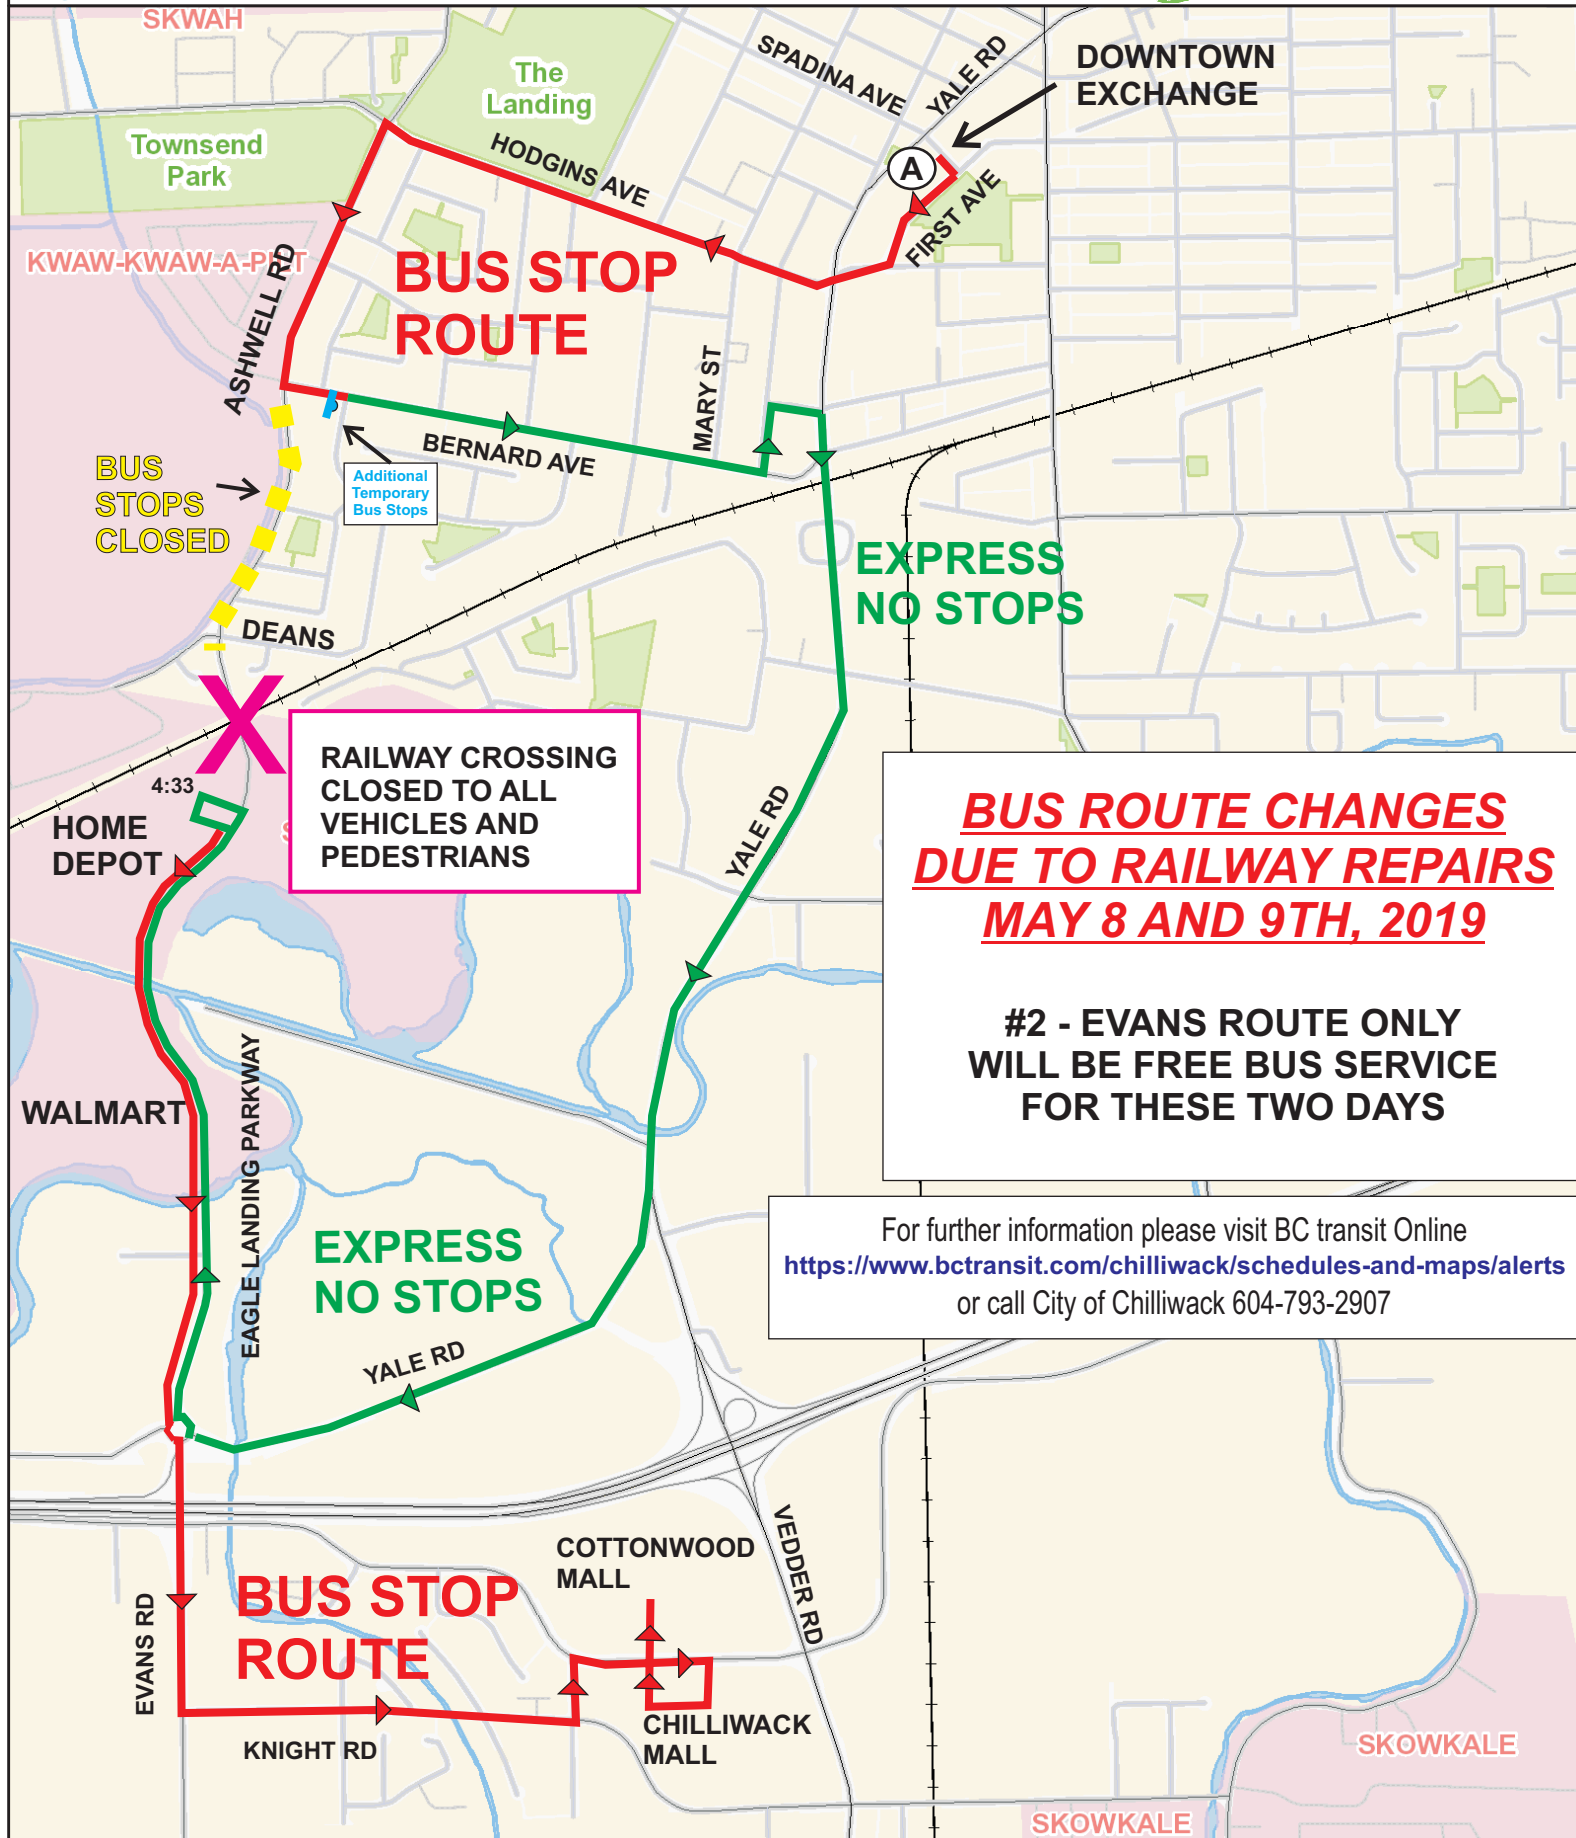

Cottonwood Mall	Yale & Evans	Home Depot (Evans)	Ashwell & Hodgins	Yale & Spadina (DWTN EXCH.)
6:36	6:41	6:46	7:01	7:06
7:36	7:41	7:46	8:01	8:06
8:36	8:41	8:46	9:01	9:06
9:48	9:53	9:58	10:13	10:18
10:48	10:53	10:58	11:13	11:18
11:48	11:53	11:58	12:13	12:18
12:48	12:53	12:58	13:13	13:18
13:48	13:53	13:58	14:13	14:18
14:48	14:53	14:58	15:13	15:18
15:48	15:53	15:58	16:13	16:18
16:48	16:53	16:58	17:13	17:18
17:48	17:53	17:58	18:13	18:18
18:48	18:53	18:58	19:13	19:18
19:48	19:53	19:58	20:13	20:18
20:48	20:53	20:58	21:13	21:18
21:55	22:00	22:05	22:20	22:25
22:25	22:30	22:35	22:50	22:55

#2 EVANS TO MALL

(SINGLE BUS TRIP - DOES NOT REQUIRE RIDER TO TRANSFER TO ANOTHER BUS)

Yale & Spadina (DWTN EXCH.)	Ashwell & Hodgins2	Yale & Yale	Home Depot	Yale & Evans2	Chilliwack Mall	Cottonwood Mall2
7:06	7:11	7:19	7:26	7:29	7:34	7:36
8:06	8:11	8:18	8:26	8:29	8:34	8:36
9:06	9:11	9:18	9:26	9:29	9:34	9:36
10:18	10:23	10:30	10:38	10:41	10:46	10:48
11:18	11:23	11:30	11:38	11:41	11:46	11:48
12:18	12:23	12:30	12:38	12:41	12:46	12:48
13:18	13:23	13:30	13:38	13:41	13:46	13:48
14:18	14:23	14:30	14:38	14:41	14:46	14:48
15:18	15:23	15:30	15:38	15:41	15:46	15:48
16:18	16:23	16:30	16:38	16:41	16:46	16:48
17:18	17:23	17:30	17:38	17:41	17:46	17:48
18:18	18:23	18:30	18:38	18:41	18:46	18:48
19:18	19:23	19:30	19:38	19:41	19:46	19:48
20:18	20:23	20:30	20:38	20:41	20:46	20:48
21:18	21:23	21:30	21:38	21:41	21:46	21:48
22:25	22:30	22:37	22:45	22:48	22:50	22:58
22:55	23:00	23:08	23:16	23:19	23:21	