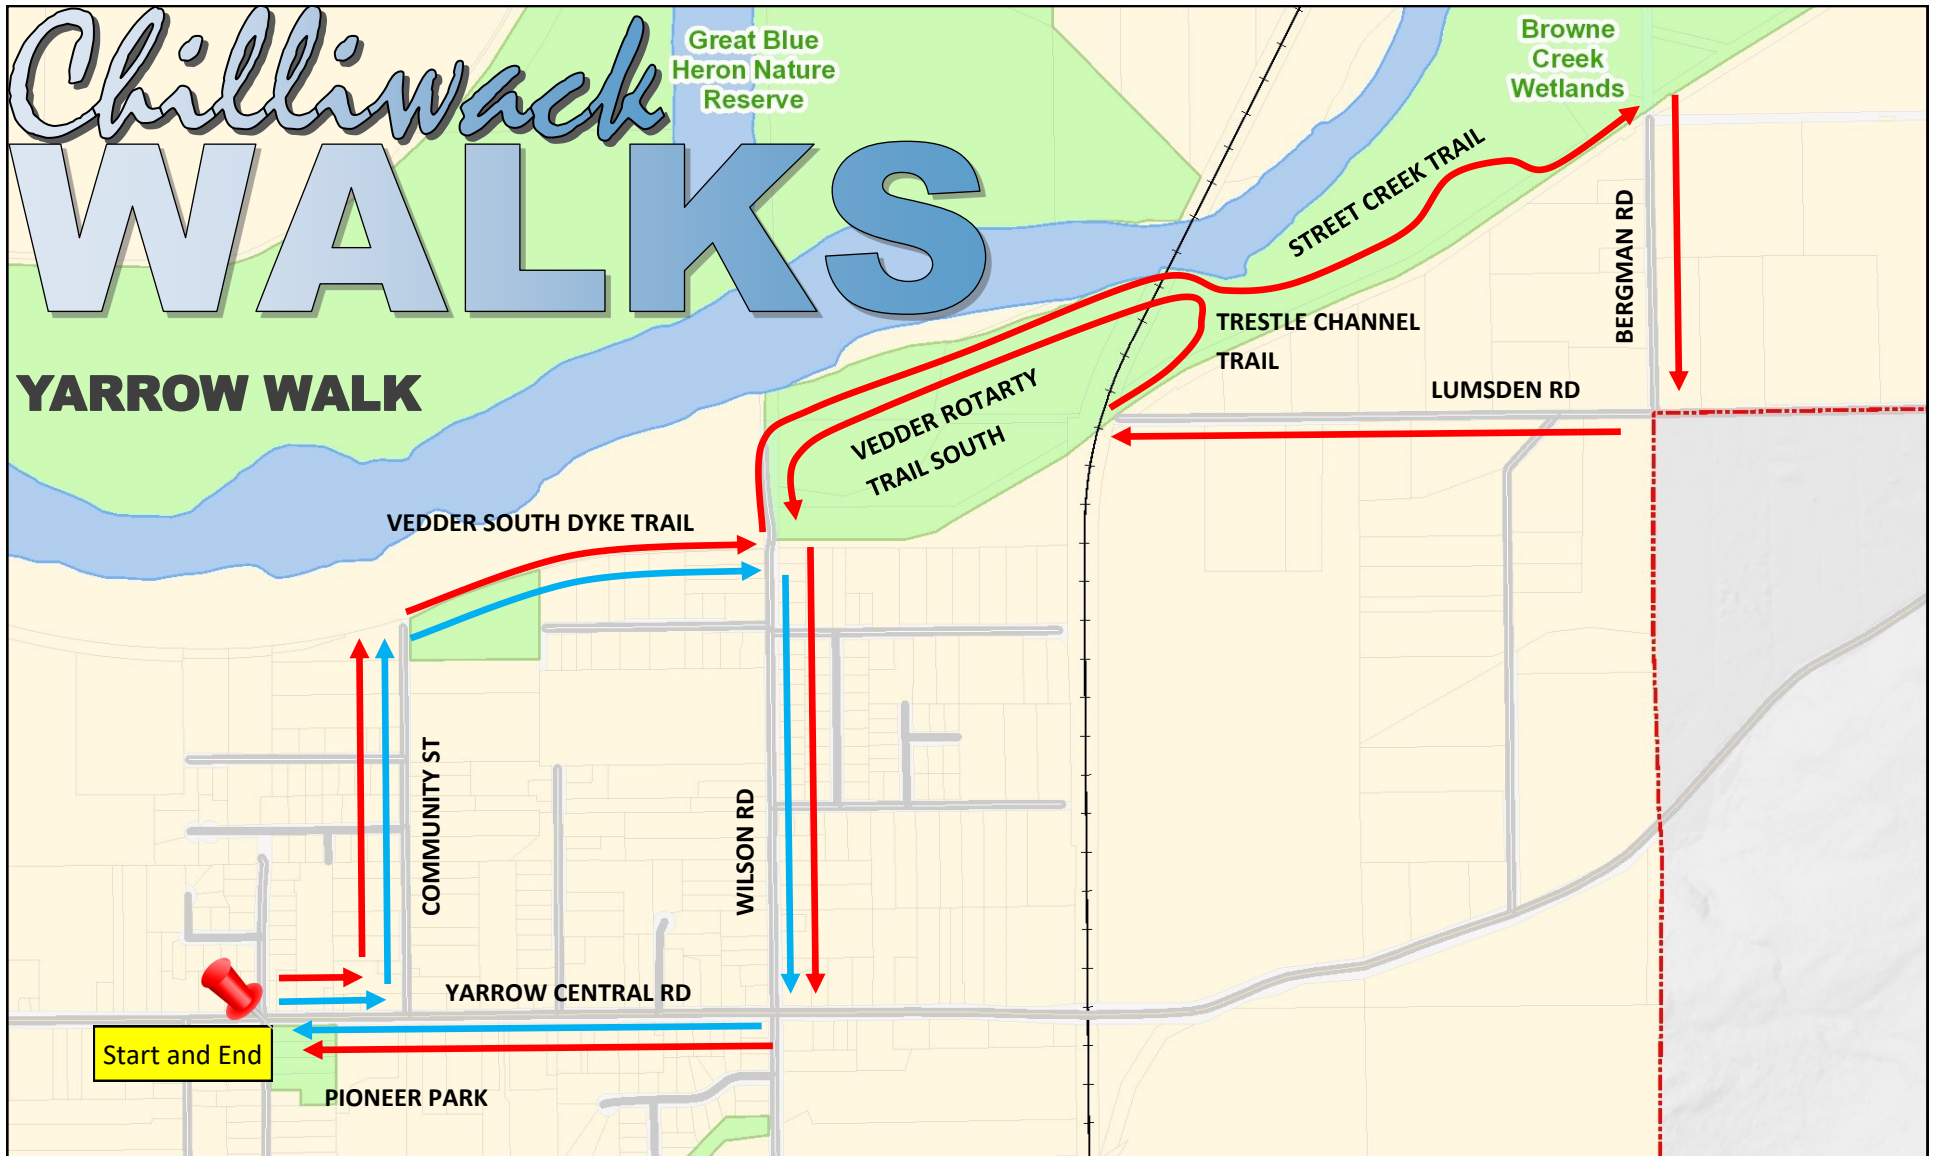

Chilliwack WALKS

YARROW WALK

Routes: **Long Route**
~6.4 KM

Short Route
~2.6 KM

Chilliwack WALKS

YARROW WALK

Long Route
~6.4 KM

Chilliwack WALKS

YARROW WALK

Short Route
~2.6 KM