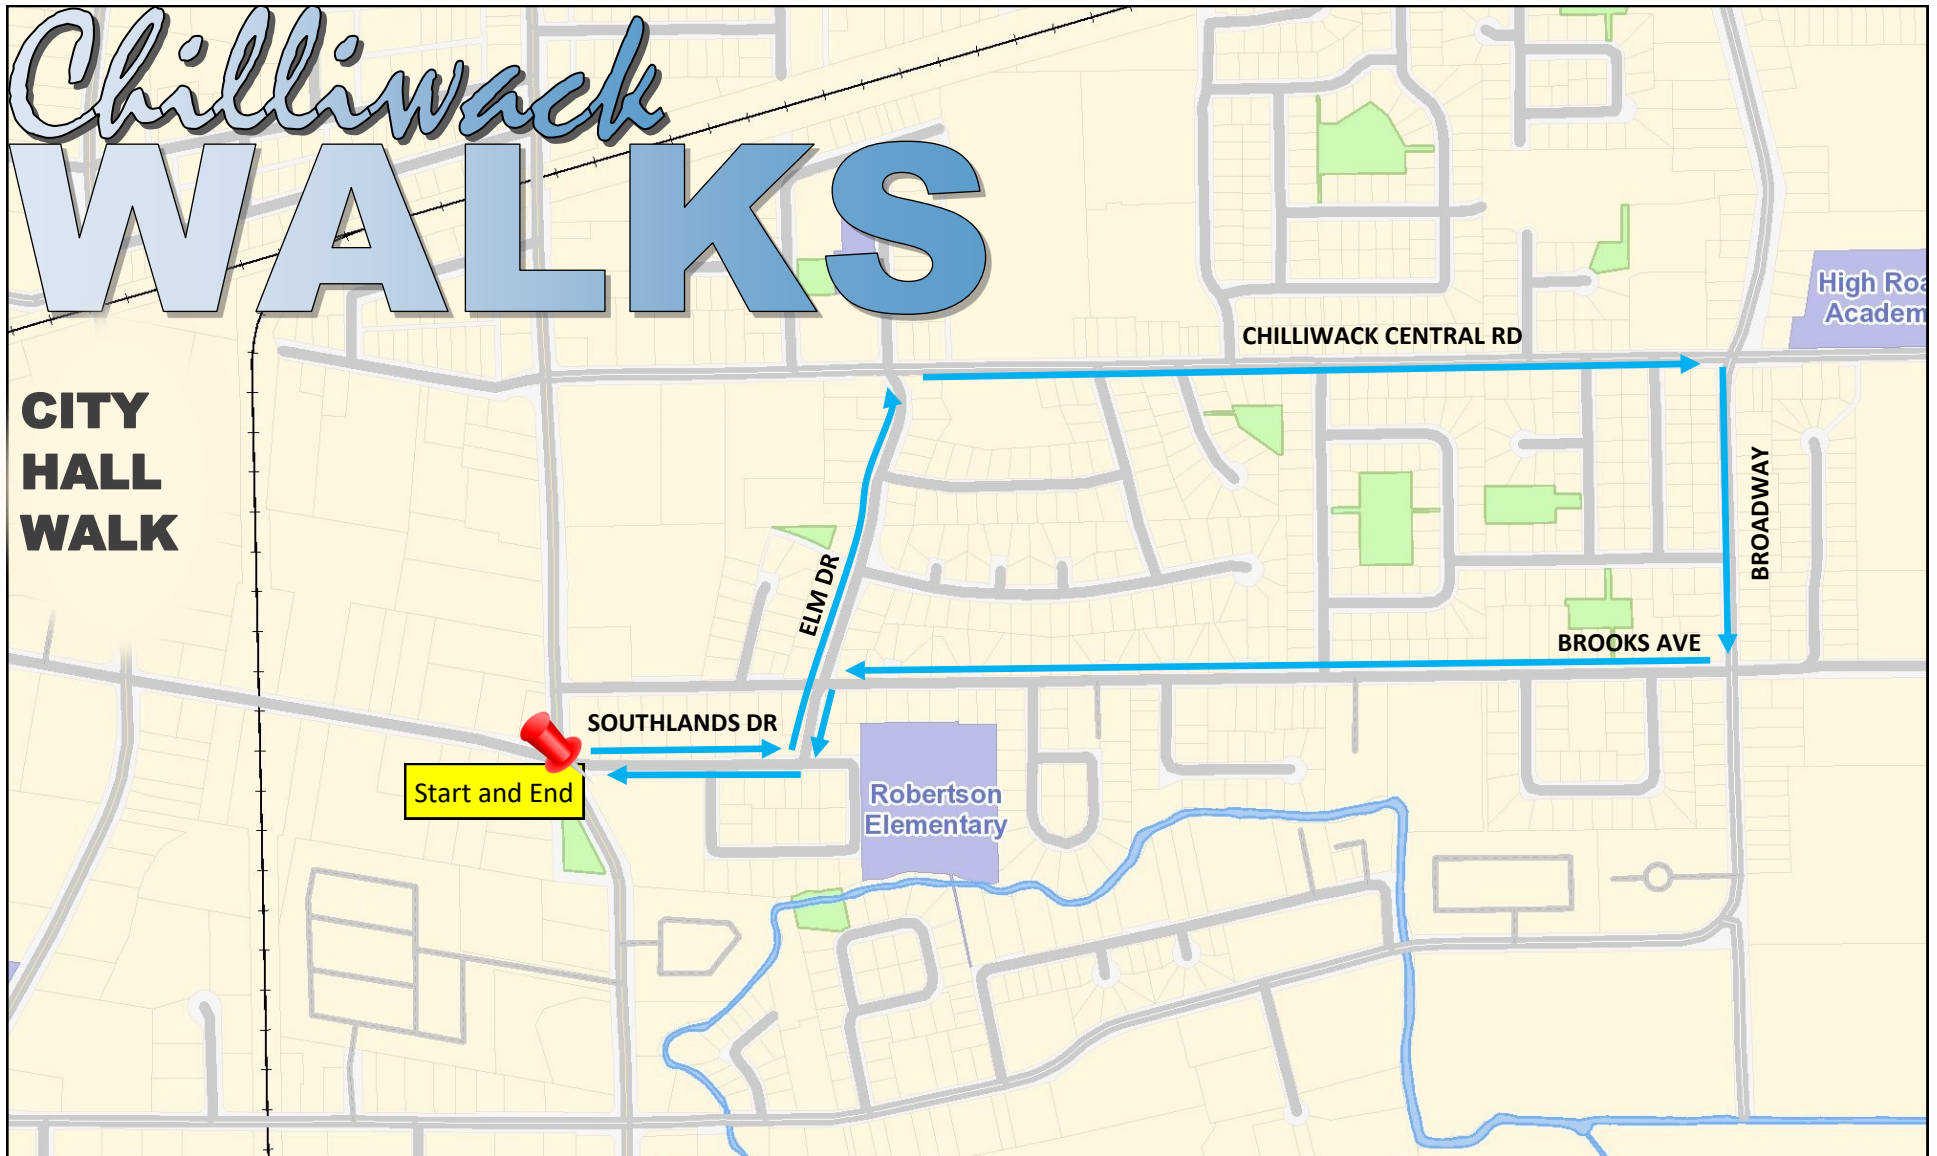

# Chilliwack WALKS

**CITY  
HALL  
WALK**

Routes: **Long Route**  
**~4.6 KM**

**Short Route**  
**~3.1 KM**

# Chilliwack WALKS

**CITY  
HALL  
WALK**

**Long Route  
~4.6 KM**

# Chilliwack WALKS

**CITY  
HALL  
WALK**

**Short Route**  
**~3.1 KM**