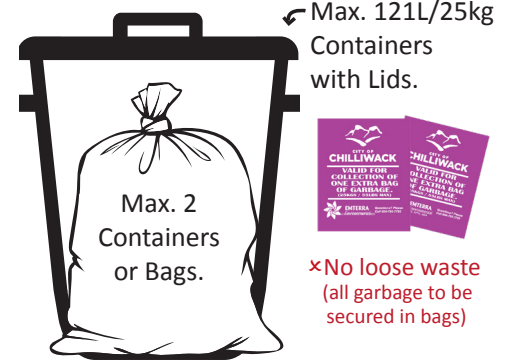

CHILLIWACK CURBSIDE QUICK-REFERENCE GUIDE

Weekly! RECYCLING

Extra Blue Bins available for sale at City Hall. Other containers okay with WE RECYCLE sticker, free from City Hall.

Weekly! ORGANICS

Bi-Weekly! GARBAGE