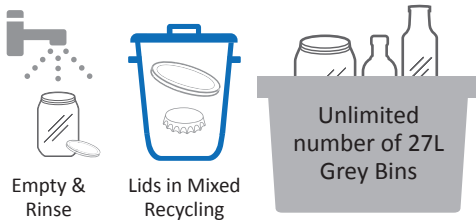

Bi-Weekly! GLASS