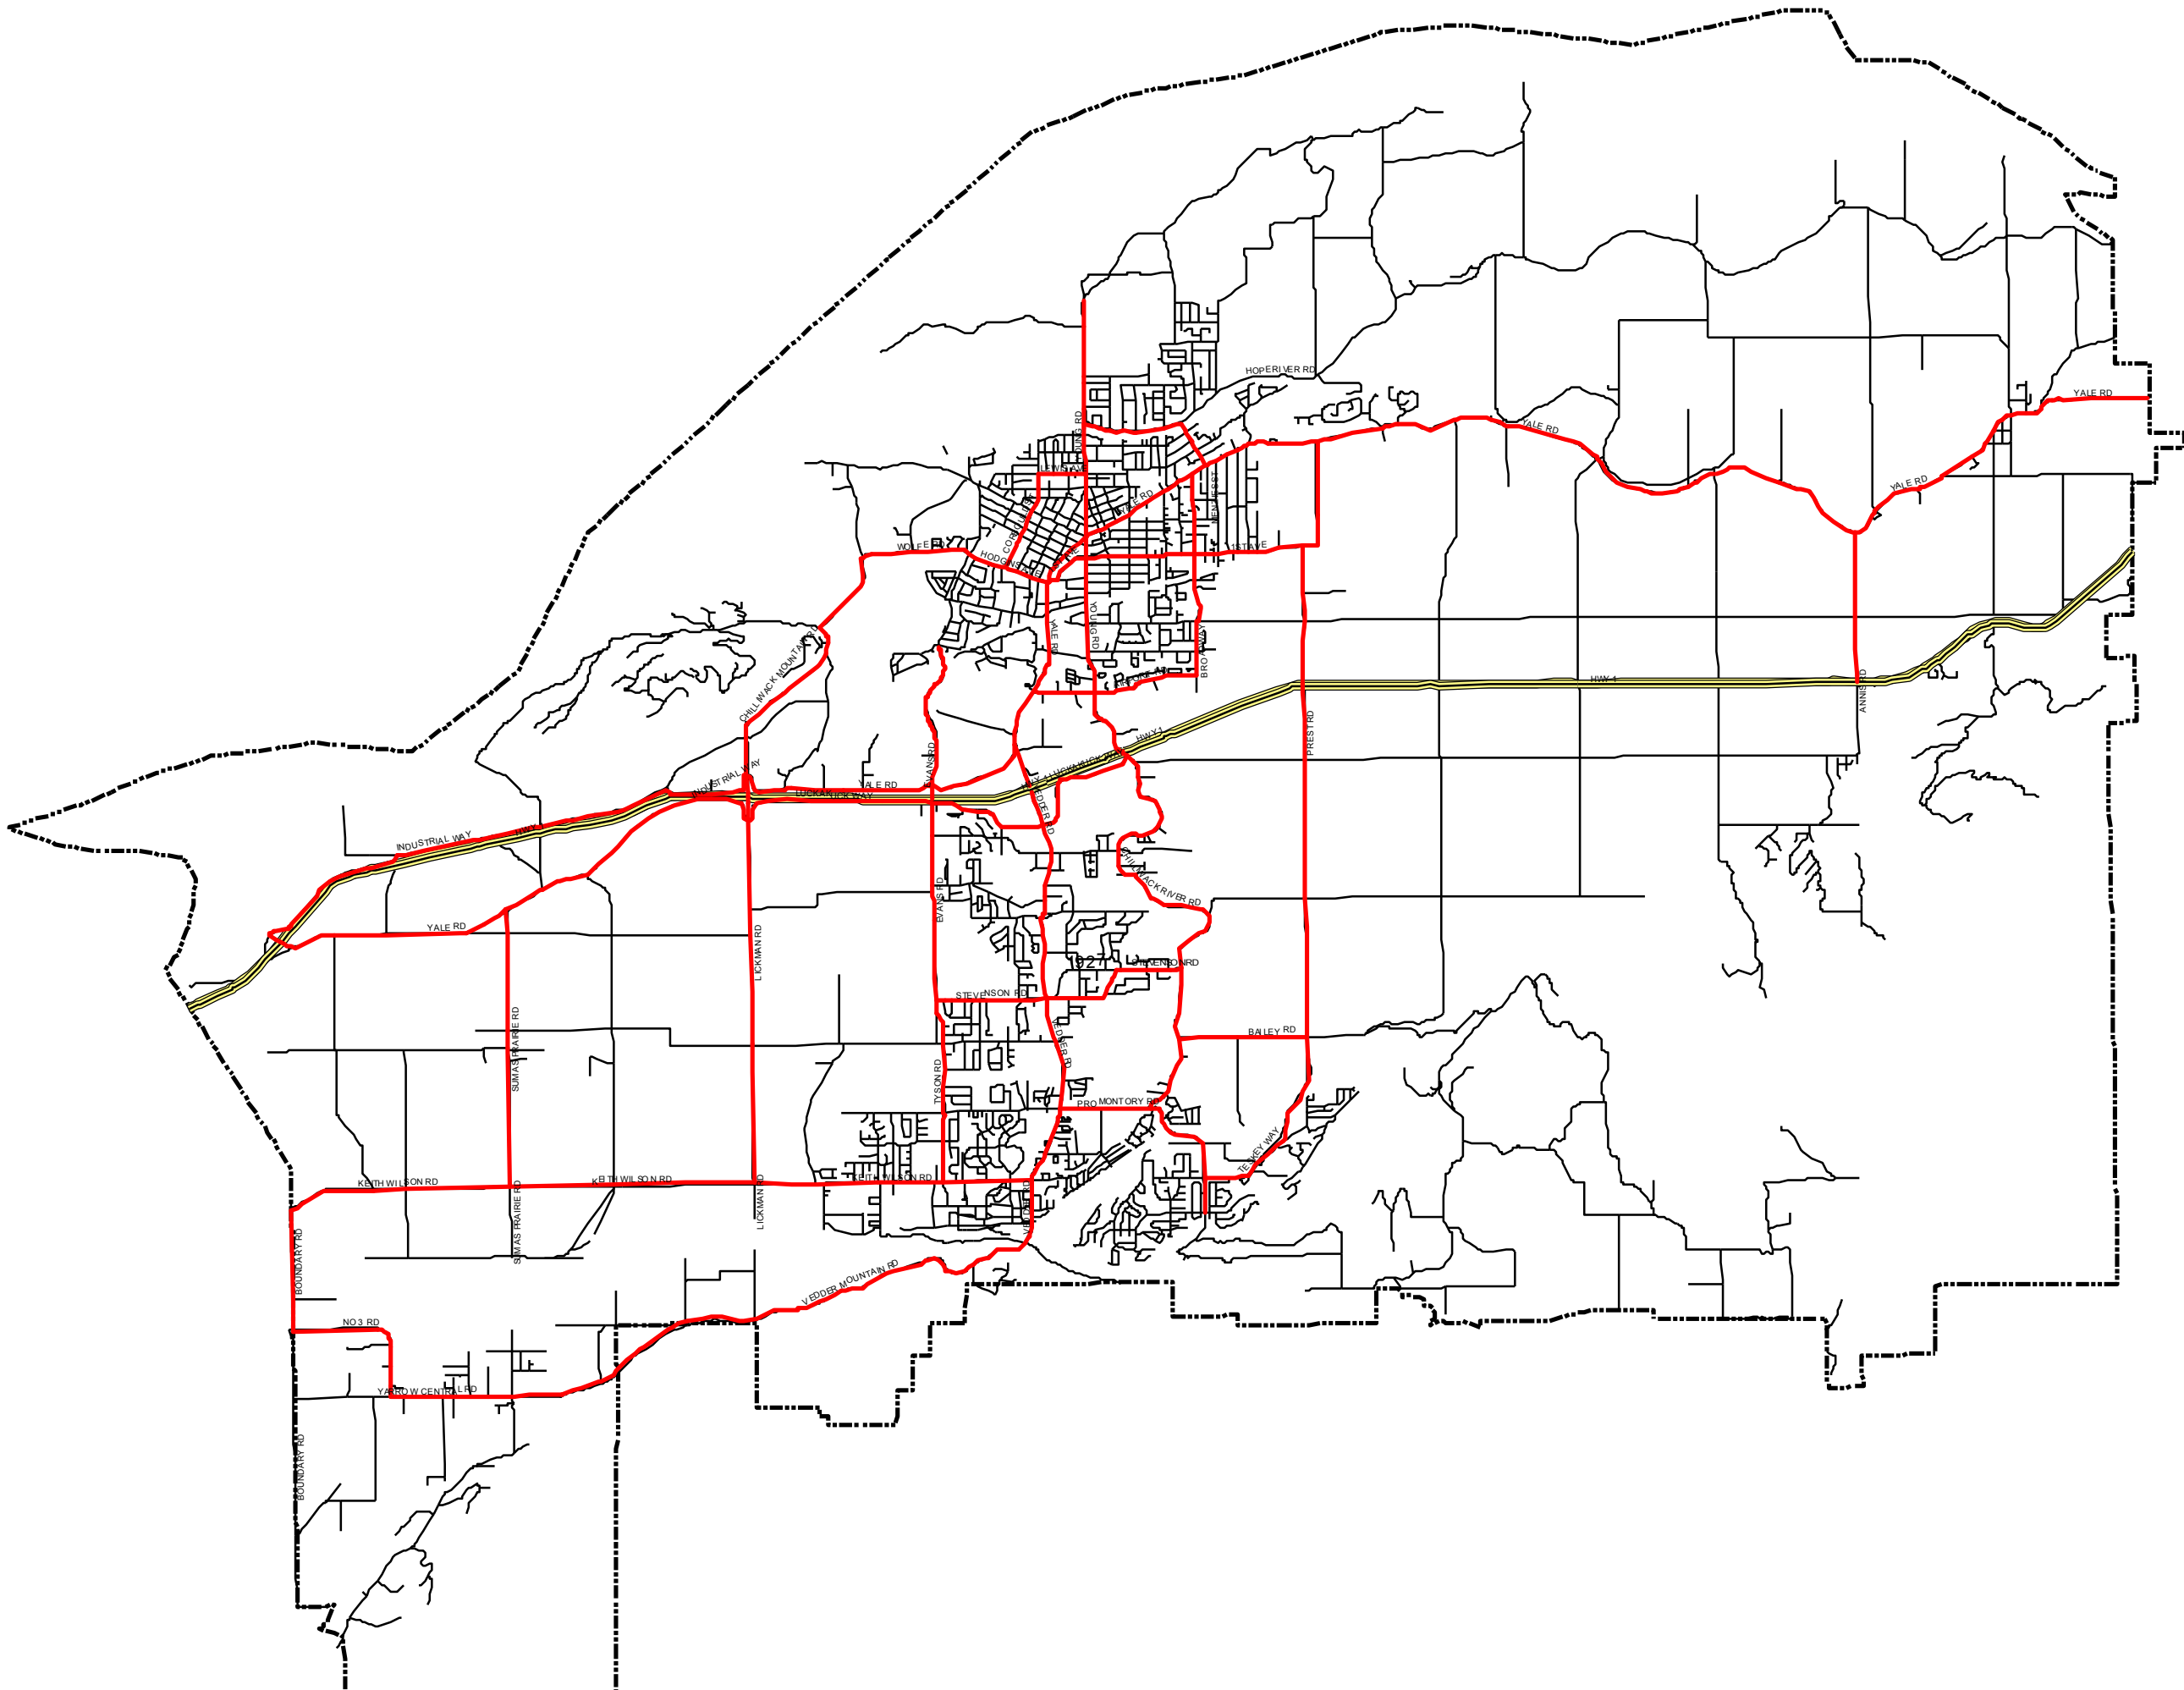

CITY OF CHILLIWACK

- Legend**
- TRUCK ROUTE
 - HWY 1

TRUCK ROUTES

I:\MAPS_GIS\ROADS\ARCMAP\TRUCK ROUTES.MXD